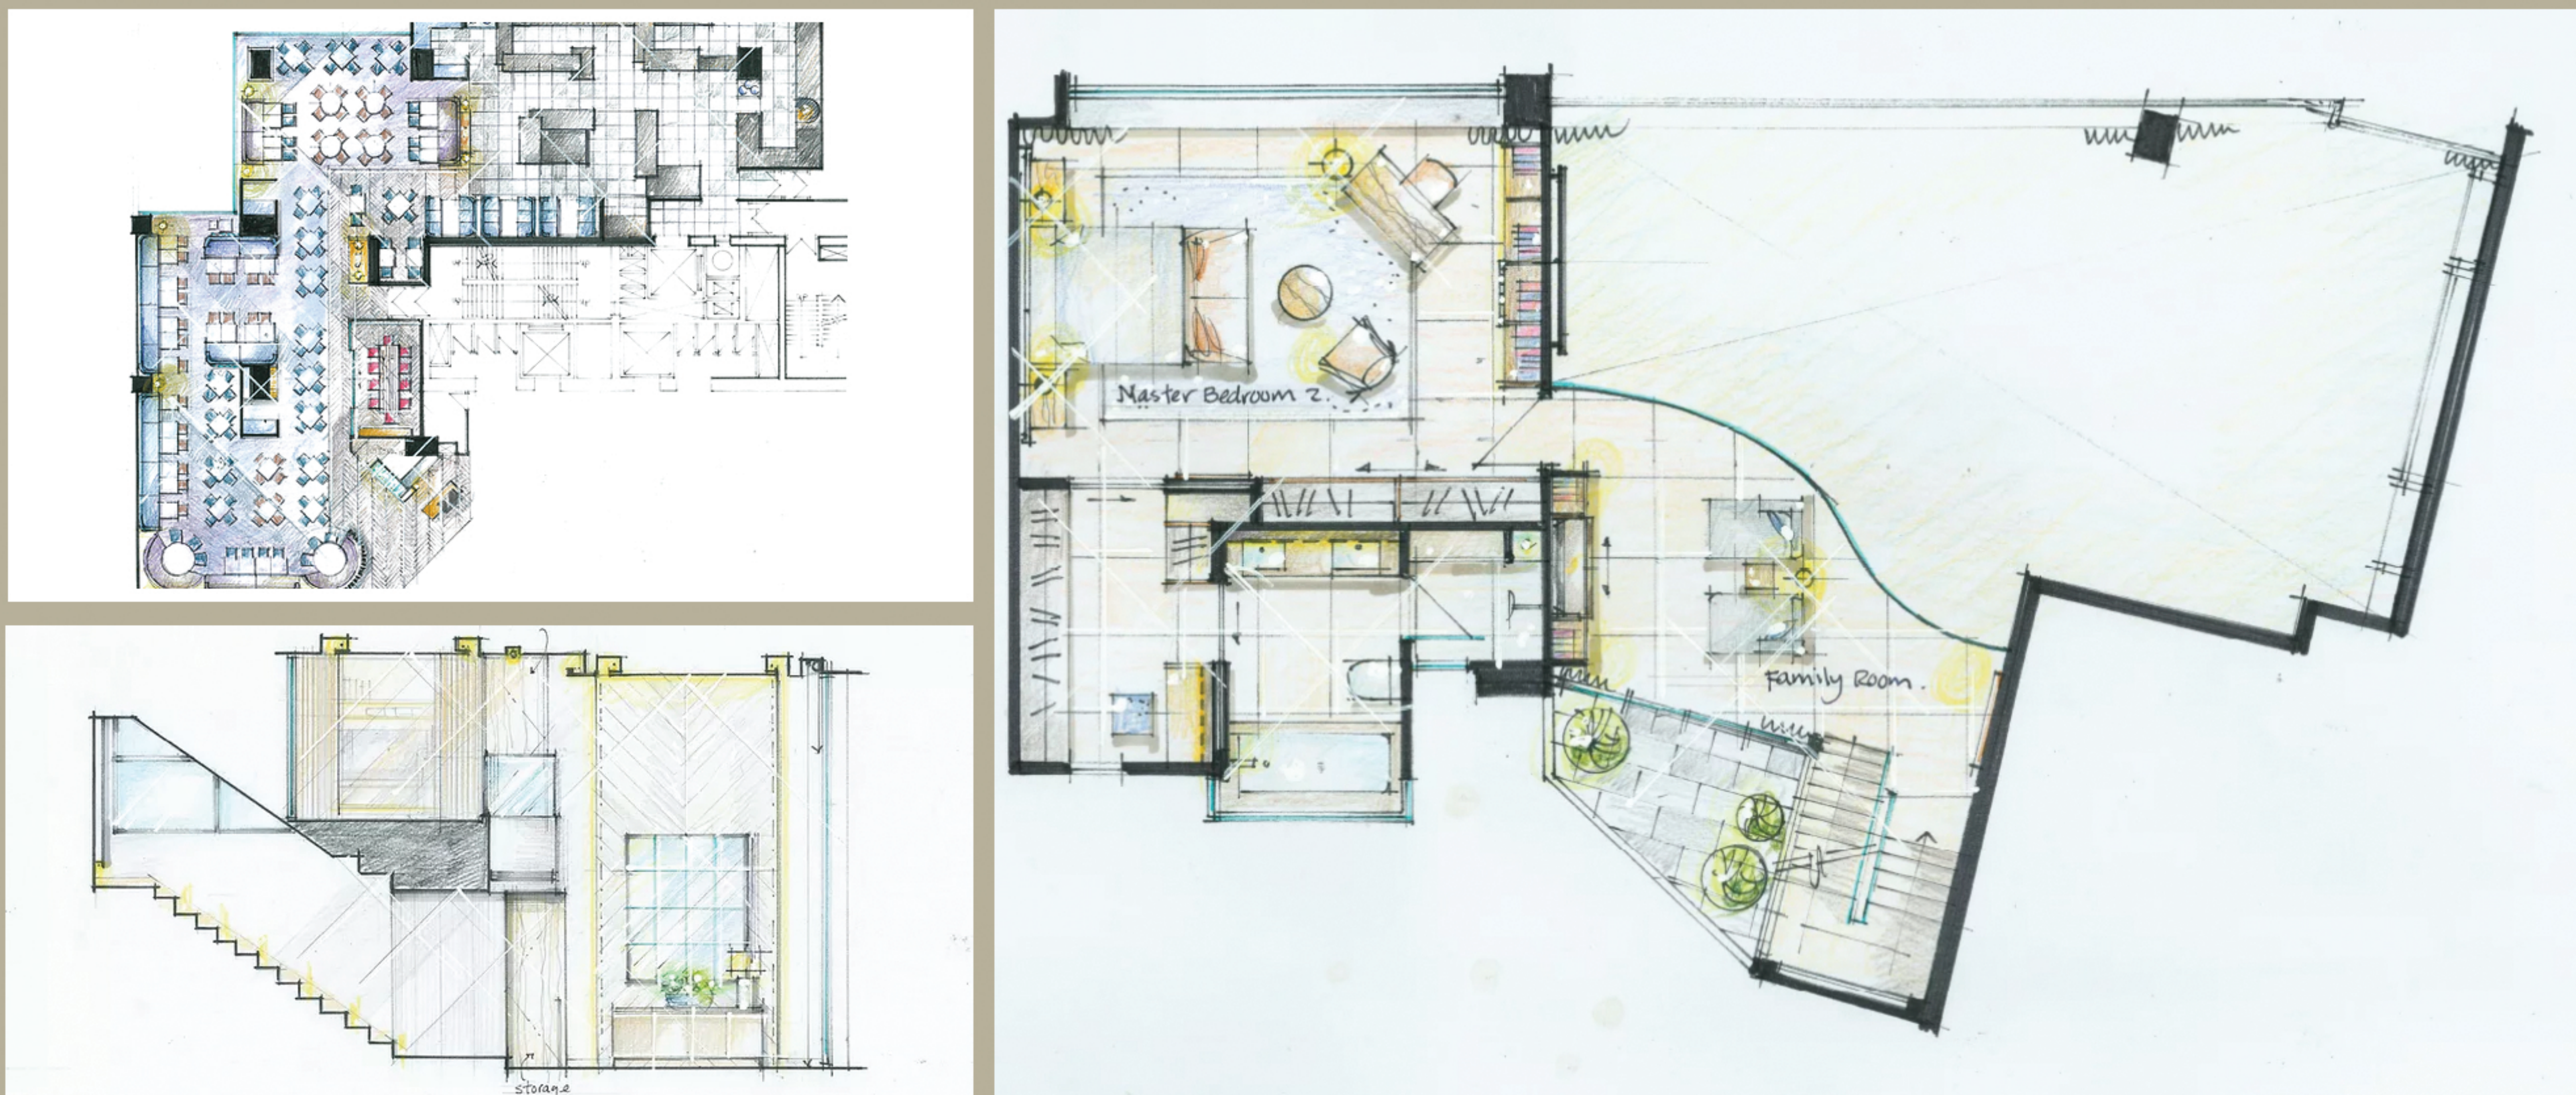

The Process

When creating your dream space, finding that perfect designer who understands your vision and has the ability to execute it is essential. emDesign takes a wholly personalised approach to each project, from initial consultation, to compelling proposals, freehand sketches, creating moodboards and colourways, 3D renderings and supervising the contractual teams to full project management, all the while ensuring the design concept and the client's wishes are always in unison. See part of the process come to life here....

STEP 01

Freehand Sketches

[Read more](#)

STEP 02

Sample Boards

[Read more](#)

STEP 03

3D Perspectives